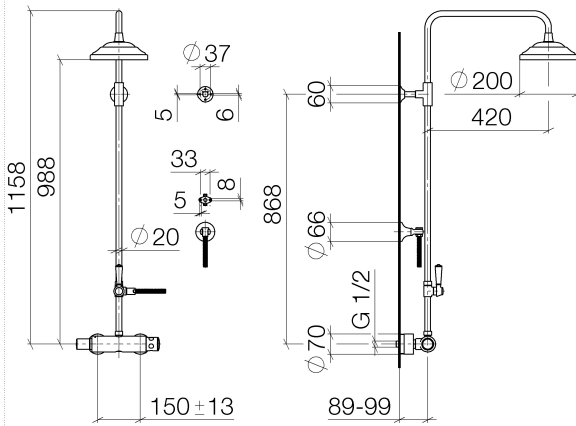

ST 050 304 4360

1:10