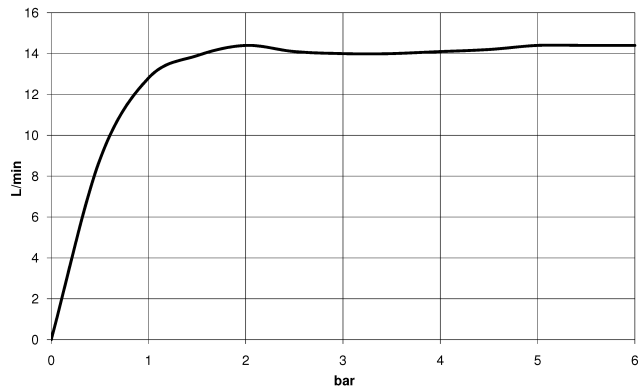

## MADISON Showerpipe with shower thermostat - Platinum

---

MADISON

ST 050 304 4360

ST 050 304 4360

1:10

**Flow rate chart**

**Certificates**