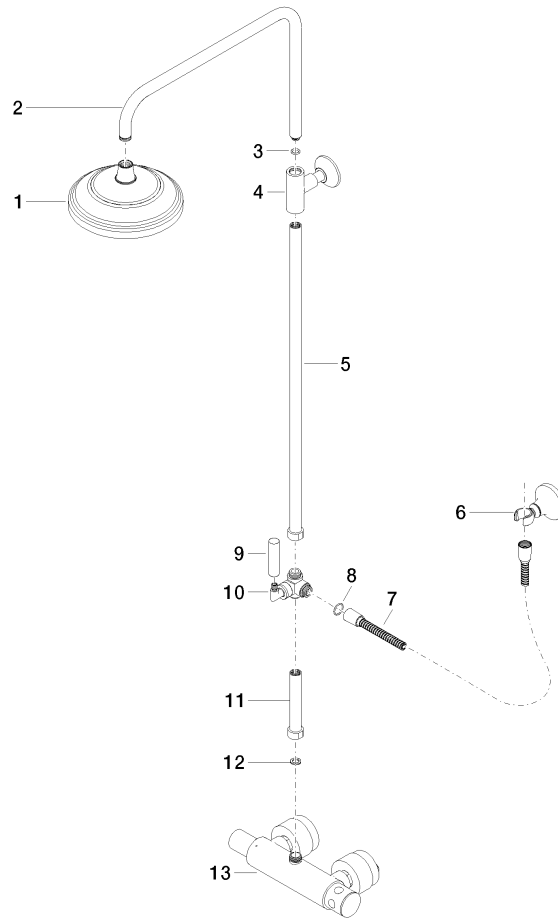

ST 050 304 4360

- shower with fixed riser projection 420mm
- rain shower Ø 200 mm
- rain shower with anti-scale system
- max. rainshower flow 14 l/min
- Function from: 8 l/min
- rotary diverter for fixed-riser shower/hand shower
- height of fittings up to rain shower (bottom edge) 985mm
- height of fittings up to top edge of elbow 1160mm
- two-part push-on rosette Ø 65 mm
- rosette for shower holder Ø 65mm
- rosette for wall mounting Ø 60mm
- gauge 150 mm - 13 mm
- metal shower hose 1250mm with integrated anti-twist protection
- 1/2" connection
- Pipe diameter 20 mm

### Spare parts list

No.	Item Number	Name	Quantity used	Delivery time
1	04 12 05 038 01-08	shower	1	60
2	04 28 22 101 20-08	spout	1	40
3	90 14 10 011 00 90	seal	1	2
4	90 17 11 037 01-08	holder	1	-
Spare part can no longer be ordered, please order the replacement item				
5	90 28 22 104 00-08	pipe	1	-
Spare part can no longer be ordered, please order the replacement item				
6	90 17 09 045 01-08	diverter	1	40
7	09 30 30 064-08	screw	1	40
8	09 18 20 011-08	base	1	40
9	09 28 22 013 90	pipe	1	2
10	11 170 370-08	MADISON Lever insert - Platinum	1	40
11	09 30 30 062-08	screw	1	40
12	09 14 10 122 90	seal	1	2
13	28 104 970-08	Metal shower hose 1/2" x 1/2" x 1250 mm - Platinum	1	40
14	28 050 410-08	holder	1	60
15	90 28 22 103 00-08	pipe	1	-
Spare part can no longer be ordered, please order the replacement item				
16	90 14 20 002 00 90	seal	1	2
17	04 17 01 044 01-08	fitting	1	40