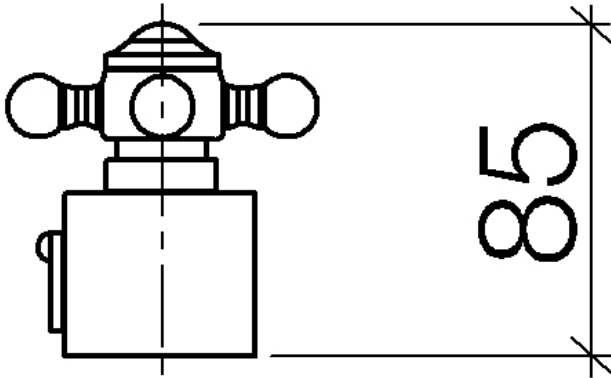

ST 050 304 4360