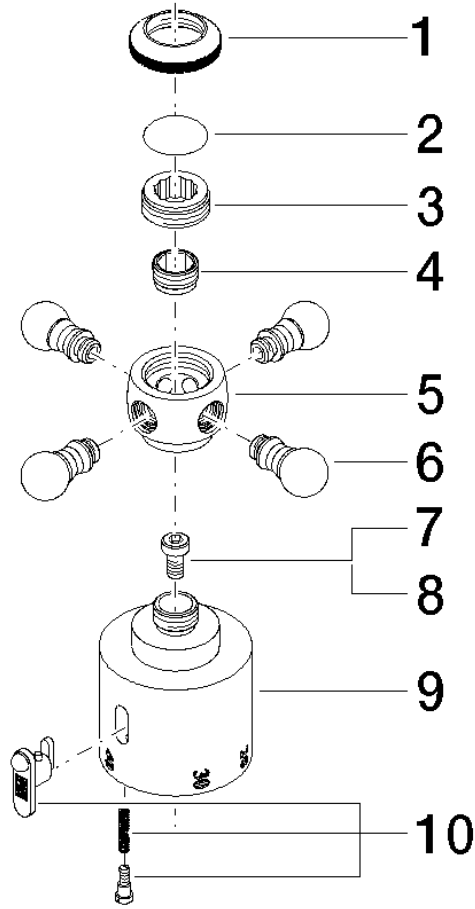

ST 050 304 4360

Parts for other finishes can be found here: [Chrome](#)

Spare parts list

No.	Item Number	Name	Quantity used	Delivery time
1	09 20 36 005-08	handle	1	40
2	09 26 01 016 90	accessories	1	2
3	09 20 83 006 90	handle	1	2
4	09 24 03 119 90	nipple	1	2
6	09 20 36 004-08	handle	4	40
7	90 30 30 027 00 90	screw	1	2
8	09 30 33 004 90	screw	1	2
10	90 21 33 020 00 90	handle	1	2